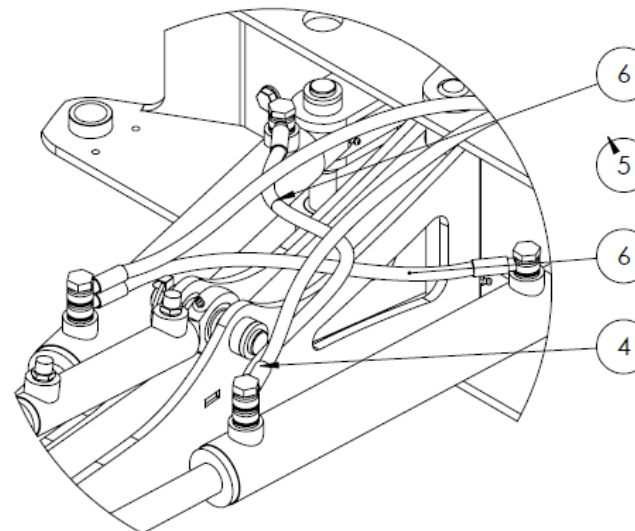

DETAIL B
SCALE 1 : 5

#	Aantal/ Number	Artikelcode/ Code	Omschrijving	Discription
4	1	BEC250600	Slang OBKS90-45 6	Hose OBKS90-45 6
5	1	BEC250700	Slang OBKS90-45 7	Hose OBKS90-45 7
6	2	BEC251000	Slang OBKS90-45 10	Hose OBKS90-45 10