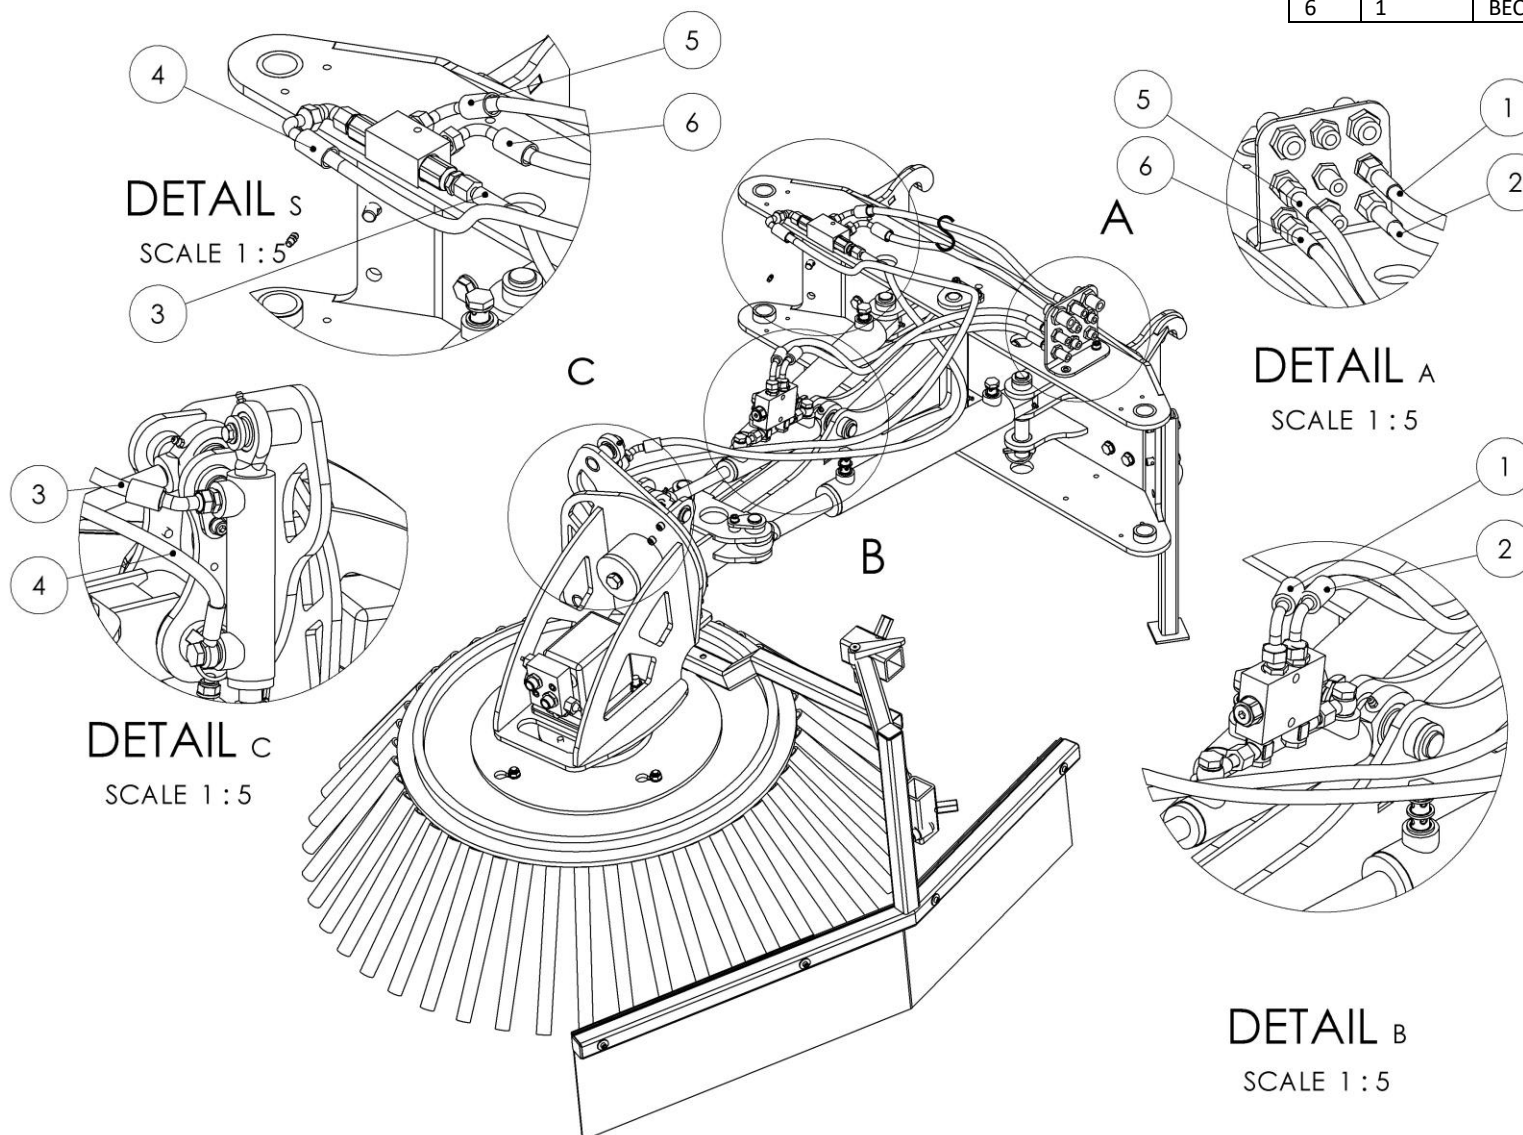

OB90 hydraulica/hydraulics, slangen/hoses

#	Aantal/ Number	Artikelcode/ Code	Omschrijving	Discription
1	1	BEC250800	Slang	Hose
2	1	BEC250900	Slang	Hose
3	1	BEC252000	Slang	Hose
4	1	BEC251800	Slang	Hose
5	1	BEC250500	Slang	Hose
6	1	BEC250400	Slang	Hose

07-2017