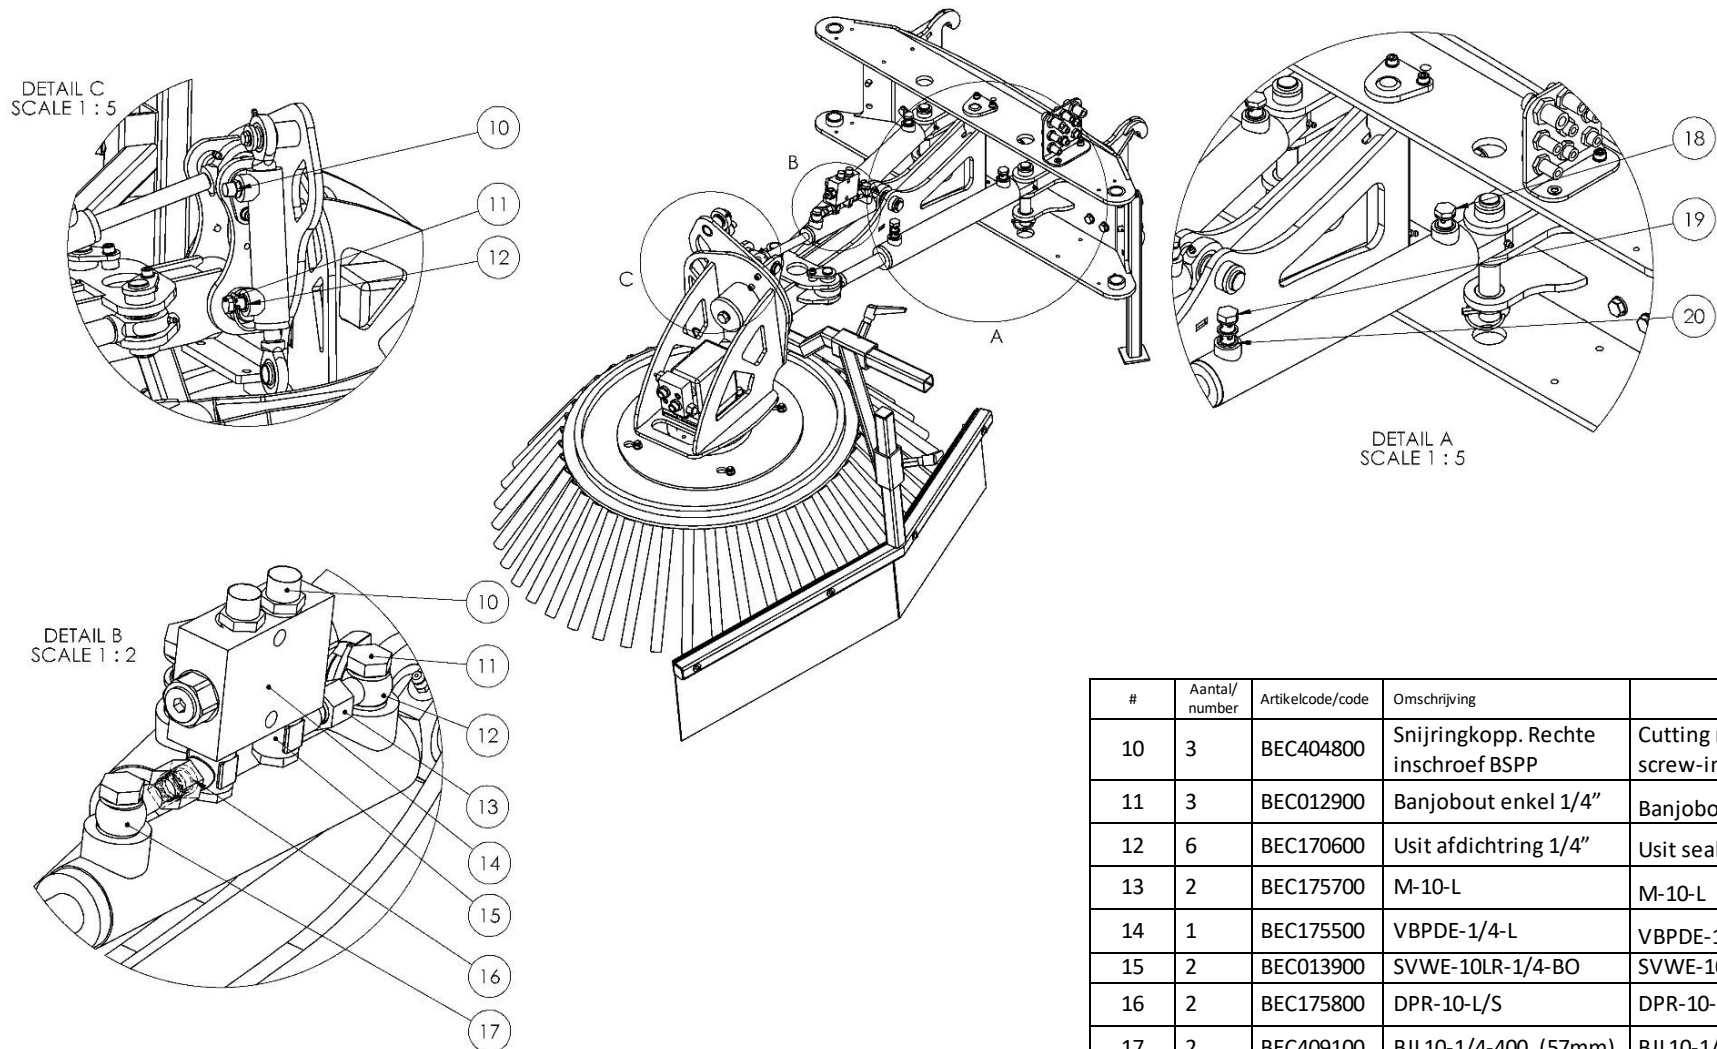

OB90 hydraulica/hydraulics, koppelingen/couplings

#	Aantal/ number	Artikelcode/code	Omschrijving	Description
10	3	BEC404800	Snijringkopp. Rechte inschroef BSPP	Cutting ring coupling straight screw-in BSPP
11	3	BEC012900	Banjobout enkel 1/4"	Banjobolt single 1/4"
12	6	BEC170600	Usit afdichtring 1/4"	Usit seal 1/4"
13	2	BEC175700	M-10-L	M-10-L
14	1	BEC175500	VBPDE-1/4-L	VBPDE-1/4-L
15	2	BEC013900	SVWE-10LR-1/4-BO	SVWE-10LR-1/4-BO
16	2	BEC175800	DPR-10-L/S	DPR-10-L/S
17	2	BEC409100	BJL10-1/4-400 (57mm)	BJL10-1/4-400 (57mm)
18	2	BEC404700	Banjobout enkel 3/8"	Banjobolt single 3/8"
19	2	BEC170400	Banjobout dubbel 3/8"	Banjobolt double 3/8"
20	10	BEC170700	Usit afdichting 3/8"	Usit seal 3/8"